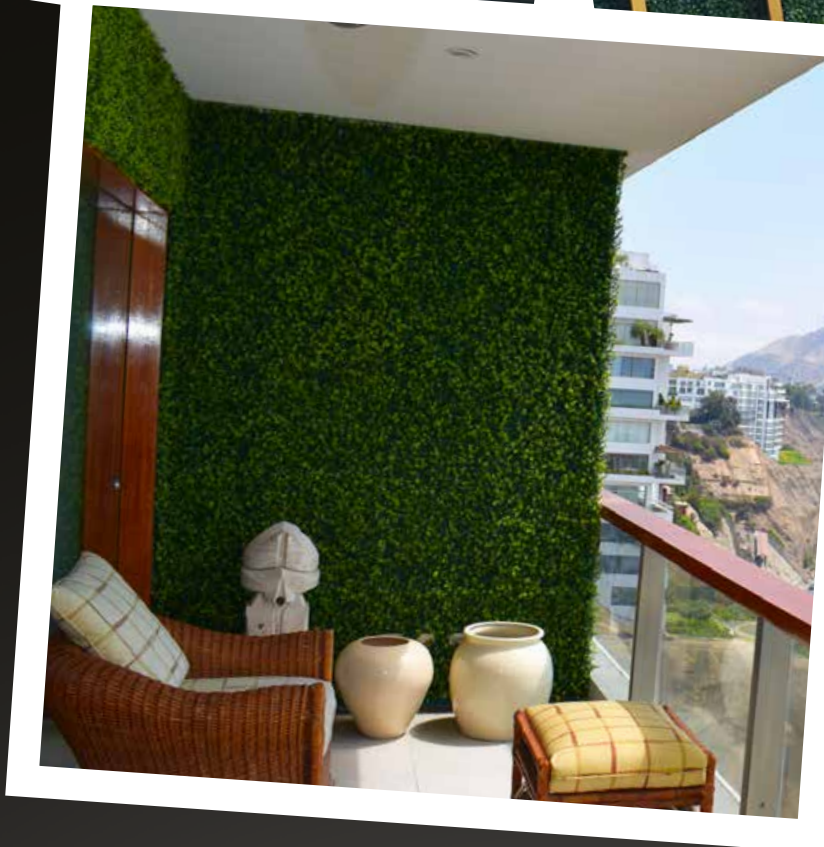

The complete design is made up of dozens of individual plant styles that are singularly attached to the metal grid one-by-one.

Each individual plants is up to a foot long and creates a depth perception that makes this one of our most realistic looking products.

The back of the panels are wrapped in sturdy, geotextile fabric which helps block light passing through to create a fuller look.

Panels can be installed individually or can be mixed and matched for a more realistic look.

Hedge Mats

MONROVIA

20 X 20 INCHES

BOXWOOD

20 X 20 INCHES

Get inspired!

CUSTOM HEDGE

Create a sophisticated living wall with our large 40"x40" or 20" x 40" panels. UV-rated properties are infused into the polyethylene within the mold during the manufacturing process so it can be installed indoors or outdoors and can withstand extreme climates.

Designed in the USA by our in-house living wall artisans that are dedicated in the innovation of the most realistic products possible. Each of these living wall panels are hand assembled and have an organic constitution rather than a repetitive pattern for a more biotic & realistic appearance. Each panel covers 3.88 square feet and comes with an Easy-Click interlocking system that is convenient to cover any sized projects.