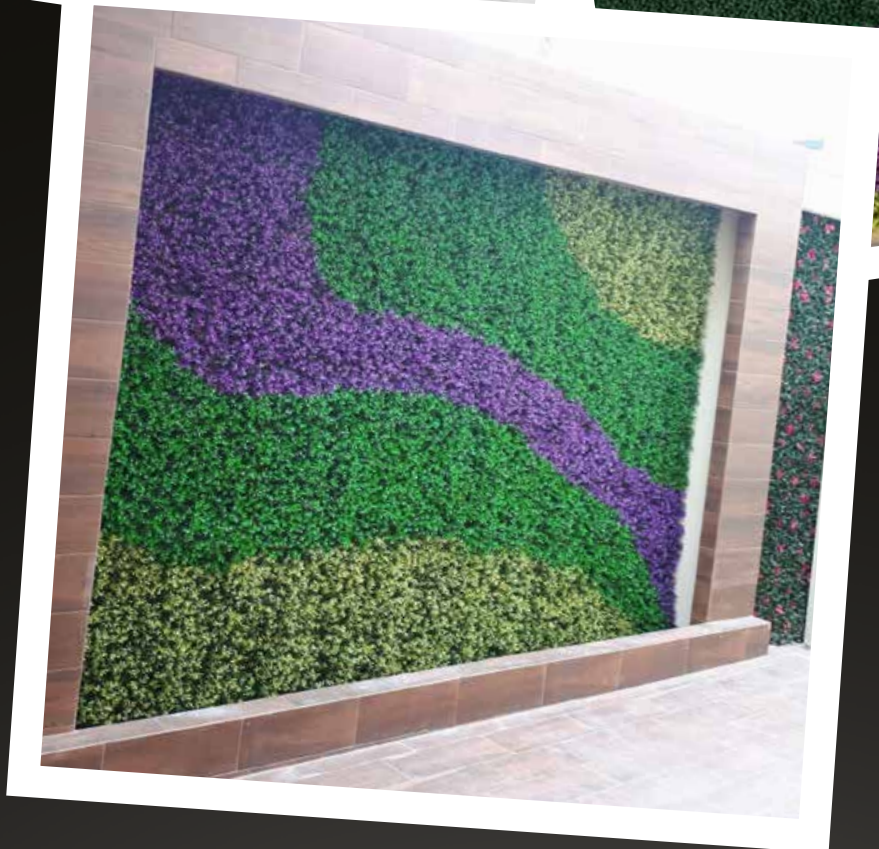

Get inspired!