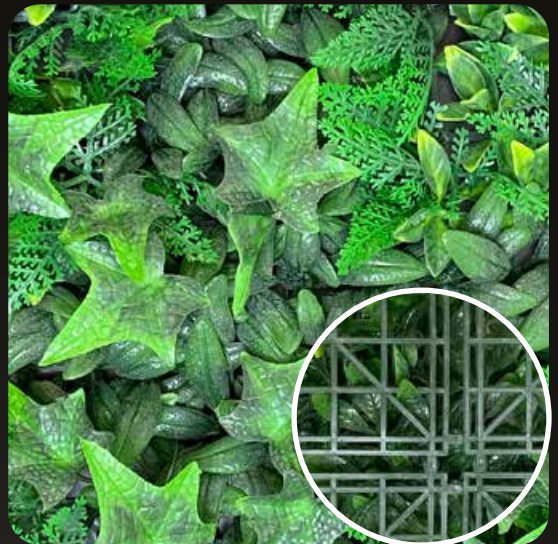

The complete design is made up of dozens of individual plant styles that are singularly attached to the metal grid one-by-one.

Each individual plants is up to a foot long and creates a depth perception that makes this one of our most realistic looking products.

Each panel covers 2.78 square feet and features an Easy-Click interlocking system so that they can be effortlessly fastened side-by-side using our "Interlocking Tool".

The backing is made of a sturdy, polyethylene grid that is very flexible and can be adhered to practically any surface whether flat or contoured. The thick density of the leaves used within these panels give it a lush and full look that creates a continuous pattern to simulates live hedges.

Dimensions:

20"

40"

40"

Interlocking Panels

Hedge Mats

LAVENDER

20 X 20 INCHES