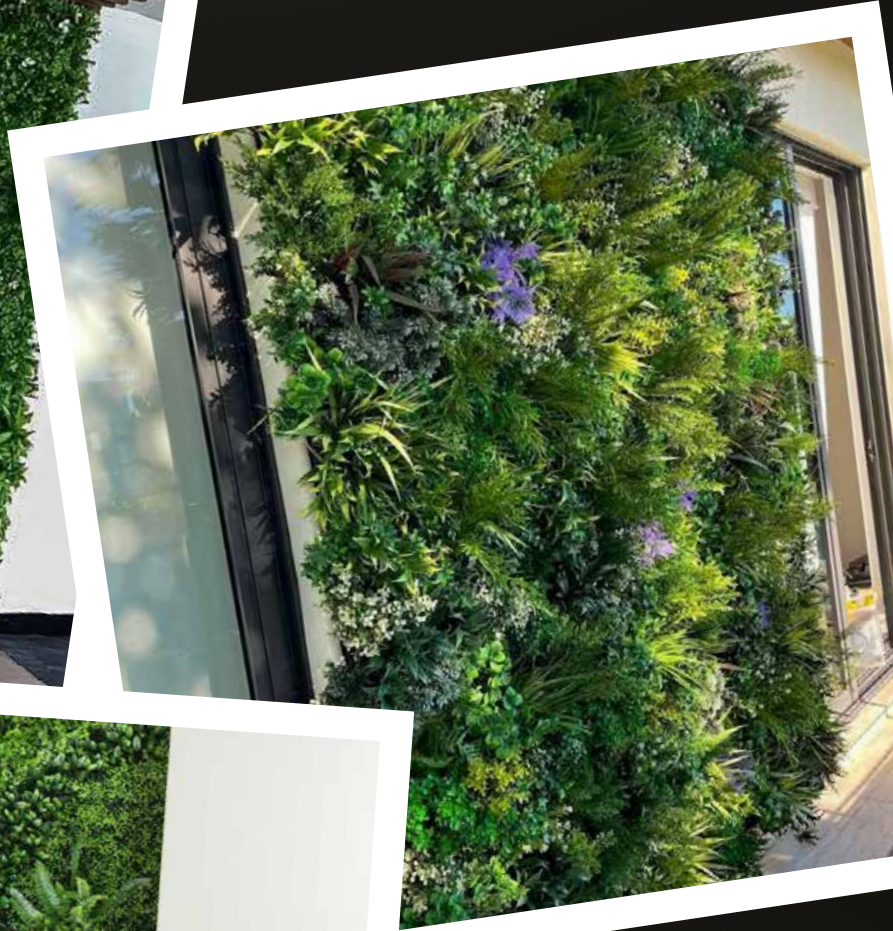

The complete design is made up of dozens of individual plant styles that are singularly attached to the metal grid one-by-one.

Each individual plants is up to a foot long and creates a depth perception that makes this one of our most realistic looking products.

Dimensions:

20"

40"

40"

40"

Interlocking Panels

Custom Hedge Mats

TROPICAL GARDEN 

40 X 40 INCHES

SPRING GARDEN 

40 X 40 INCHES

Custom Hedge Mats

BOSTON FERN

20 X 40 INCHES

40 X 40 INCHES

ZEBRINA

20 X 40 INCHES

40 X 40 INCHES

Get inspired!

Custom Hedge Mats

EVERGLADES

20 X 40 INCHES

40 X 40 INCHES

CLOVER GARDEN