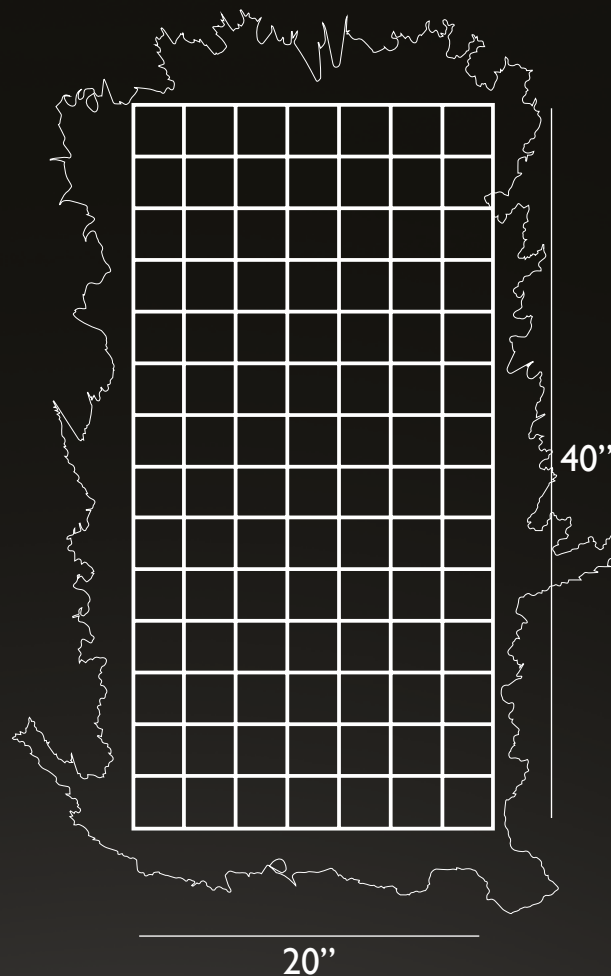

LIVING WALL

UV rated indoor / outdoor living wall panels are designed in the USA by our in-house living wall artisans. Panels come in large 20" X 40" metal grids.

The complete design is made up of dozens of individual plant styles that are singularly attached to the metal grid one-by-one.

Each individual plants is up to a foot long and creates a depth perception that makes this one of our most realistic looking products.

Our Premium Living Wall collection can be mixed and matched with other items from this collection to create a unique design.

This product is virtually maintenance free, resilient to any weather and adheres to practically any surface.

Dimensions: