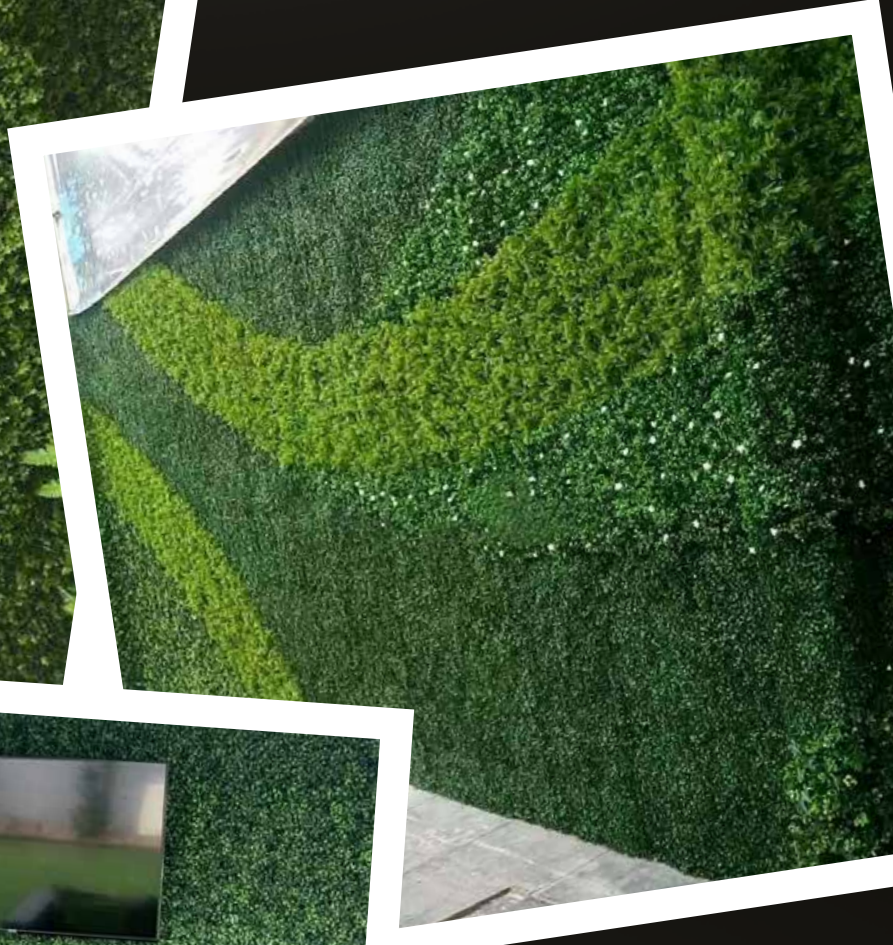

Get inspired!