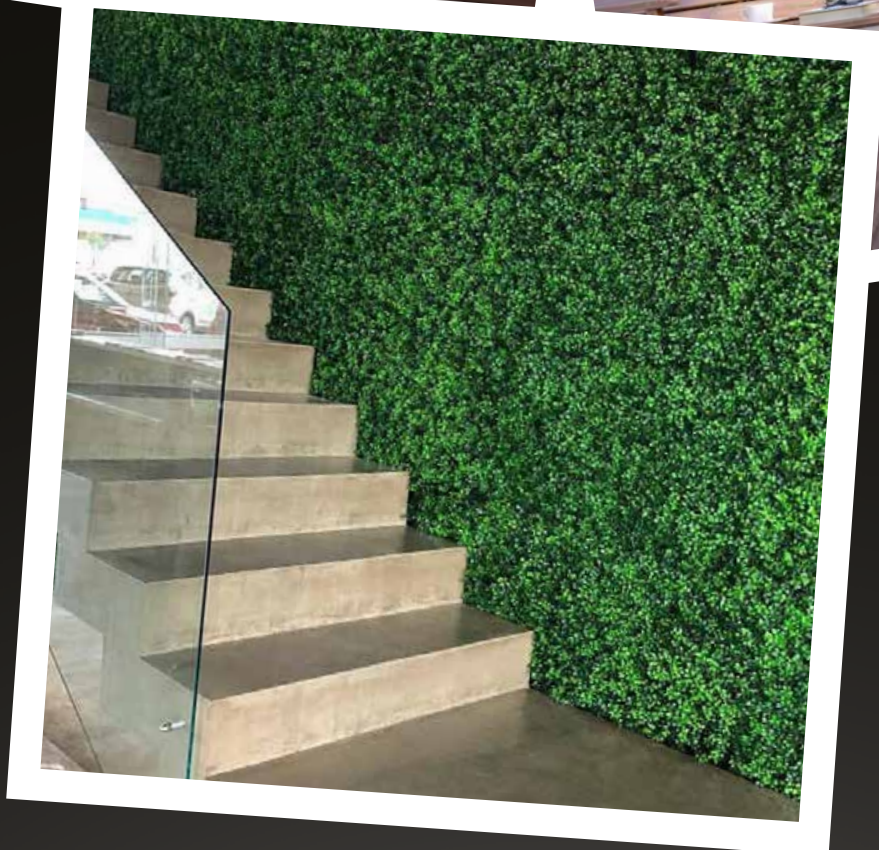

Get inspired!