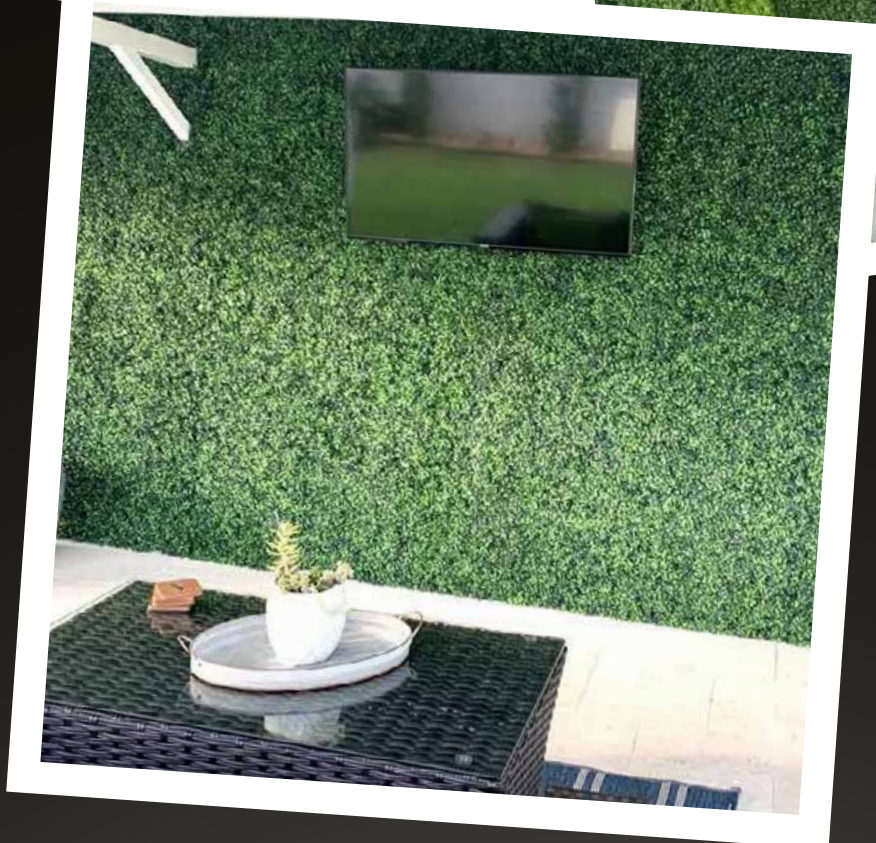

Get inspired!