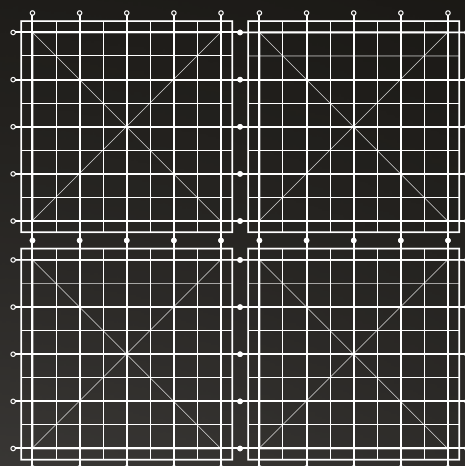

The complete design is made up of dozens of individual plant styles that are singularly attached to the metal grid one-by-one.

Each individual plants is up to a foot long and creates a depth perception that makes this one of our most realistic looking products.

Each panel covers 2.78 square feet and features an Easy-Click interlocking system so that they can be effortlessly fastened side-by-side using our "Interlocking Tool".

The backing is made of a sturdy, polyethylene grid that is very flexible and can be adhered to practically any surface whether flat or contoured. The thick density of the leaves used within these panels give it a lush and full look that creates a continuous pattern to simulates live hedges.

Dimensions:

20"

40"

40"

Interlocking Panels

Hedge Mats

LAVENDER

20 X 20 INCHES