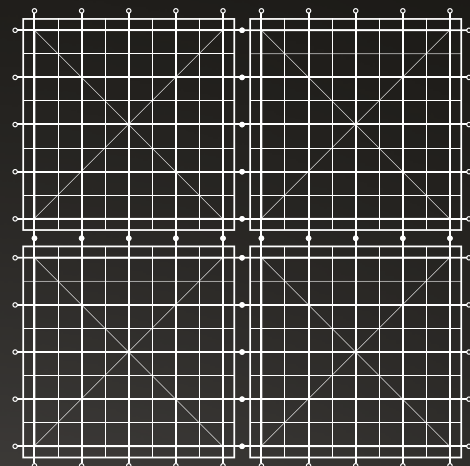

The complete design is made up of dozens of individual plant styles that are singularly attached to the metal grid one-by-one.

Each individual plants is up to a foot long and creates a depth perception that makes this one of our most realistic looking products.

Dimensions:

20"

40"

40"

40"

Interlocking Panels

Custom Hedge Mats

TROPICAL GARDEN 