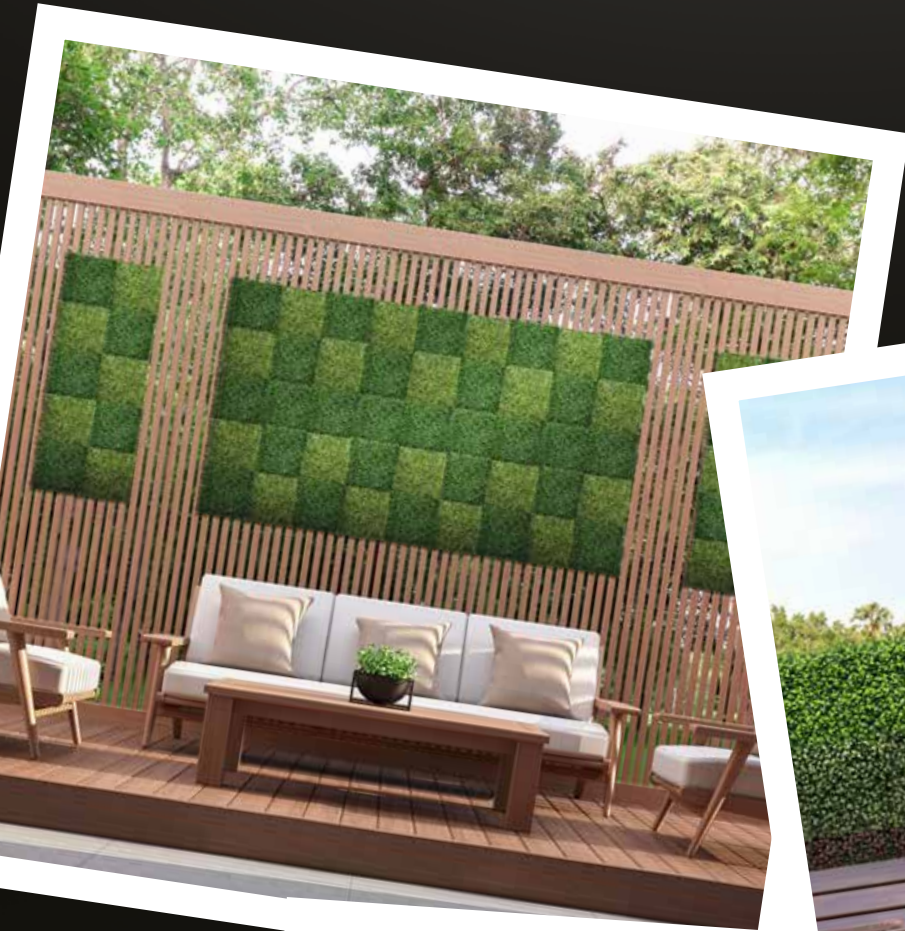

The complete design is made up of dozens of individual plant styles that are singularly attached to the metal grid one-by-one.

Each individual plants is up to a foot long and creates a depth perception that makes this one of our most realistic looking products.

The back of the panels are wrapped in sturdy, geotextile fabric which helps block light passing through to create a fuller look.

Panels can be installed individually or can be mixed and matched for a more realistic look.

Hedge Mats

SUNGRASS

20 X 20 INCHES

**LONG
BOXWOOD**

20 X 20 INCHES

Get inspired!

Hedge Mats

NAGI

20 X 20 INCHES

CALIGREEN

20 X 20 INCHES

Get inspired!

Hedge Mats

JUNIPER

20 X 20 INCHES

MAGNOLIA